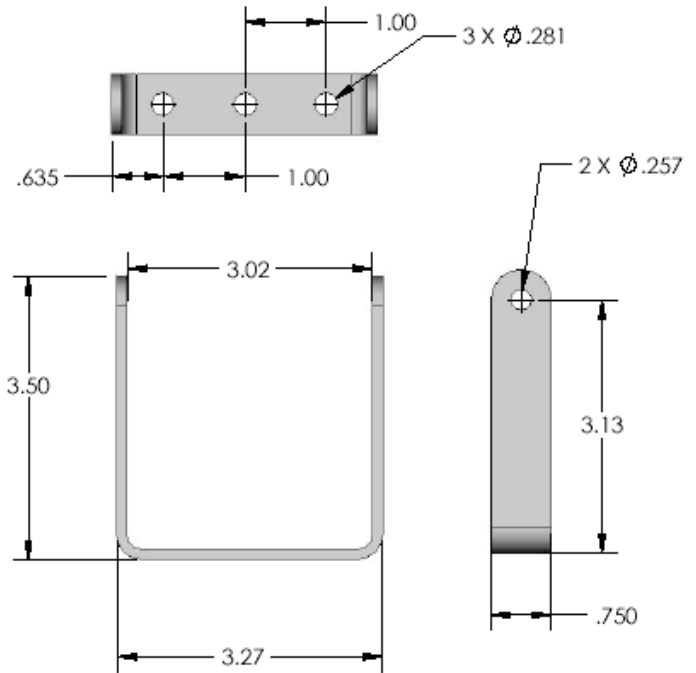

Back panel mounting bracket assembly  
May be mounted vertically or horizontally

Cranesmart display panel and mounting  
Installation dimensions and specifications  
June 2004

Height	4.78 inches
Base width	8.40 inches
Base depth	3.92 inches
Operating temp in °F	-40 to +140
Operating voltage	+12 > 32 VDC